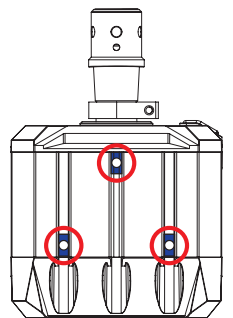

Hard-Mount Planner

FRONT

UNDERSIDE

SIDE

Suggested  
T-Nut Positions

1:1

FRONT

REAR

FRONT

REAR

Paper Size = A4  
Print Size = 100%  
Print page 2 only.