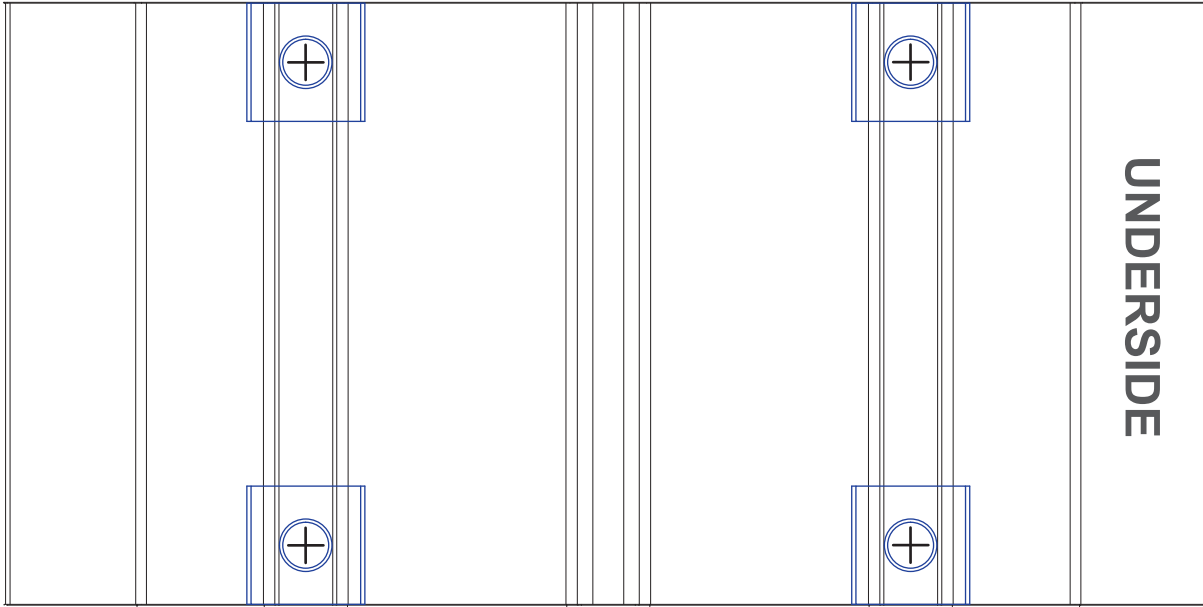

Hard-Mount Planner

FRONT

UNDERSIDE

SIDE

Suggested  
T-Nut Positions

1:1

FRONT

REAR

FRONT

REAR

Paper Size = A4  
Print Size = 100%  
Print page 2 only.