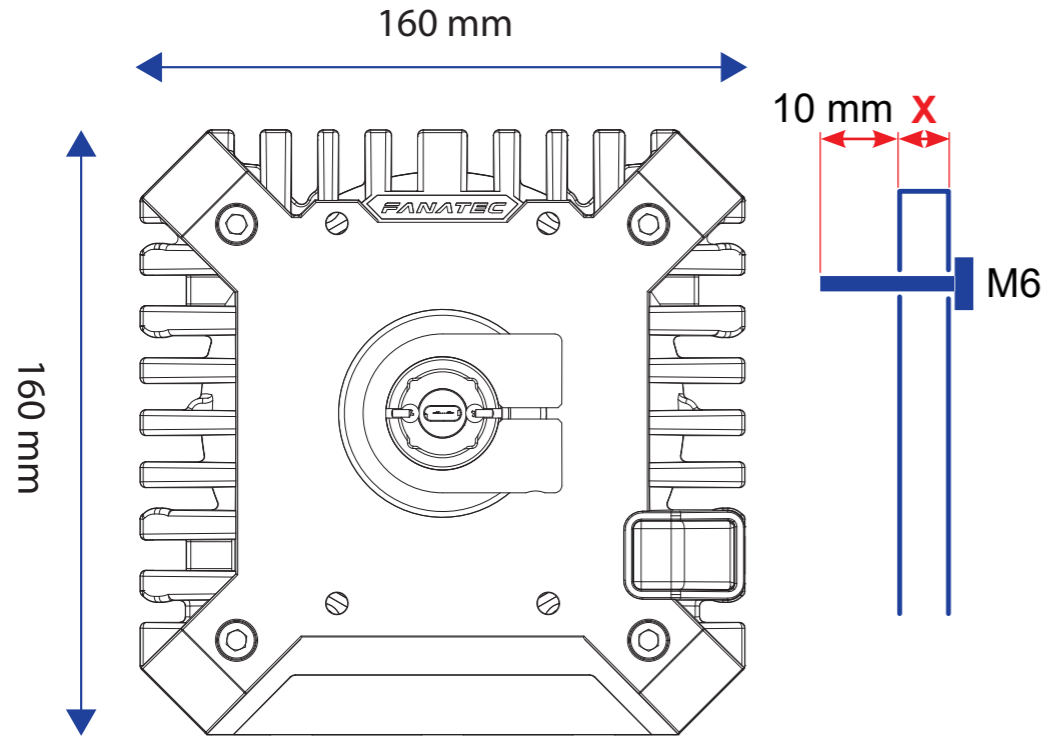

Hard-Mount Planner

FRONT

UNDERSIDE

SIDE

Suggested  
T-Nut Positions

1:1

FRONT

REAR

FRONT

REAR

Paper Size = A4  
Print Size = 100%  
Print page 2 only.