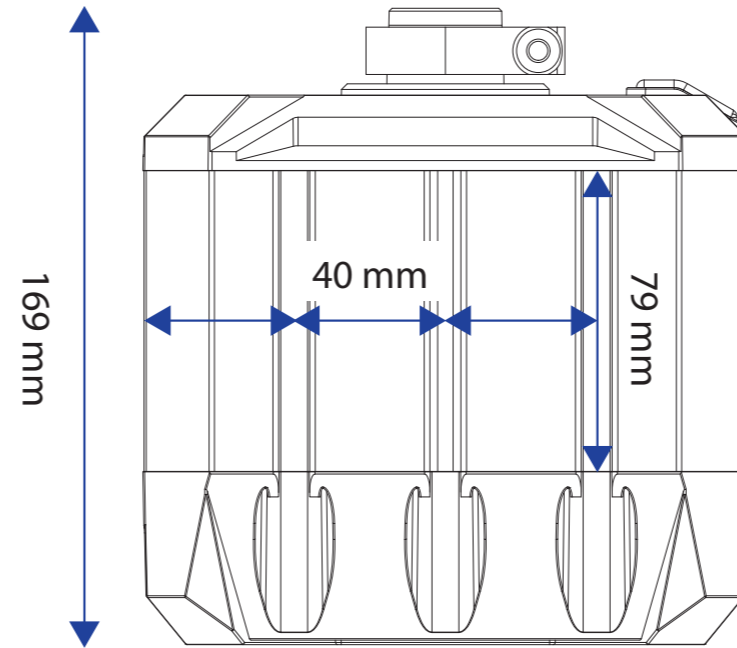

Hard-Mount Planner

FRONT

UNDERSIDE

SIDE

Suggested  
T-Nut Positions

1:1

FRONT

REAR

FRONT

REAR

Paper Size = A4  
Print Size = 100%  
Print page 2 only.