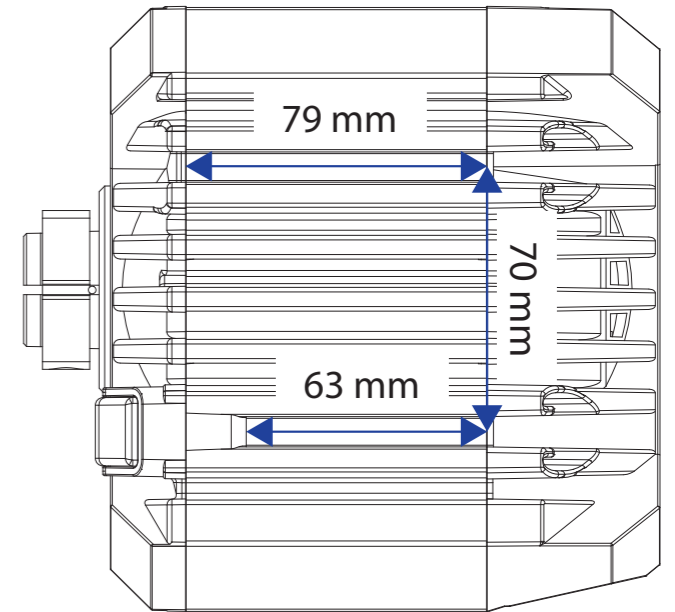

Hard-Mount Planner

FRONT

UNDERSIDE

SIDE

Suggested  
T-Nut Positions

1:1

FRONT

REAR

FRONT

REAR

Paper Size = A4  
Print Size = 100%  
Print page 2 only.