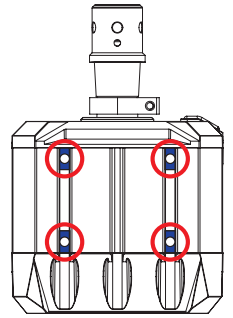

Hard-Mount Planner

FRONT

UNDERSIDE

SIDE

Suggested  
T-Nut Positions

1:1

FRONT

REAR

FRONT

REAR

Paper Size = A4  
Print Size = 100%  
Print page 2 only.