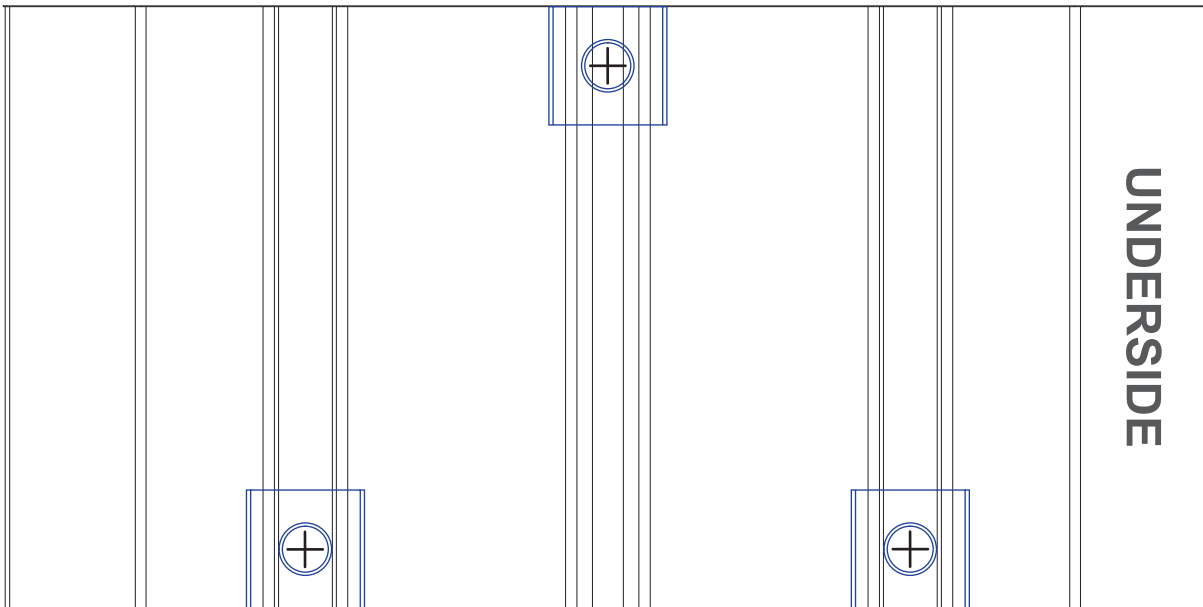

Hard-Mount Planner

FRONT

UNDERSIDE

SIDE

Suggested  
T-Nut Positions

1:1

FRONT

REAR

FRONT

REAR

Paper Size = A4  
Print Size = 100%  
Print page 2 only.