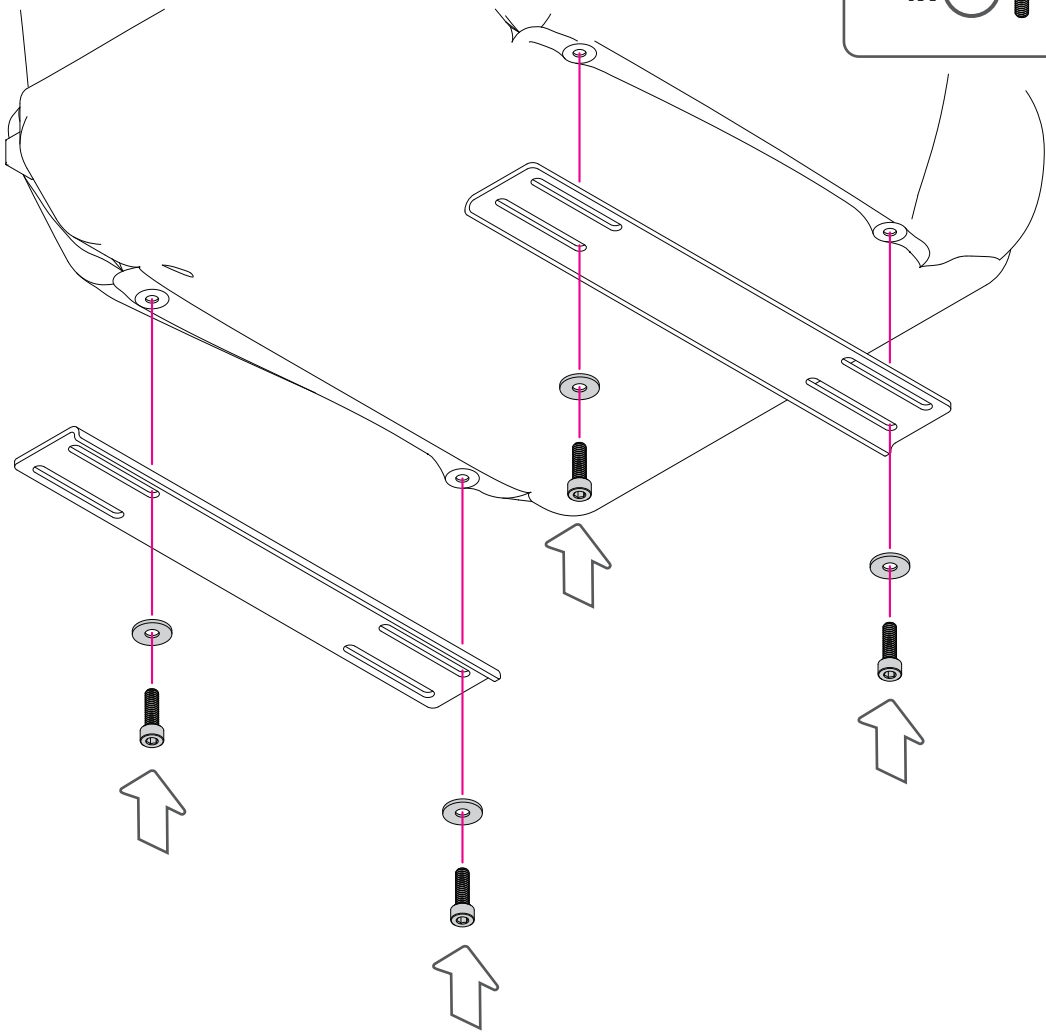

CSL

FANATEC®

COCKPIT SEAT

CSL COCKPIT

4x W4

1x T4

CSL
COCKPIT
MANUAL

EN Sold separately
FR Vendu séparément
DE Separat erhältlich
ES Se vende por separado
IT Venduto separatamente
PT Vendido separadamente

4x B12

SUPPORT

FR Support technique; DE Unterstützung; ES Soporte técnico; IT Supporto tecnico; PT Suporte técnico

VIDEO
MANUAL

Fanatec.com/QR/CSL-C-SEAT

Fanatec.com/app

Fanatec.com/support/faq

EN The product warranty is provided by Endor AG. Refer to the included warranty sheet as well as the terms & conditions of Endor AG on fanatec.com.